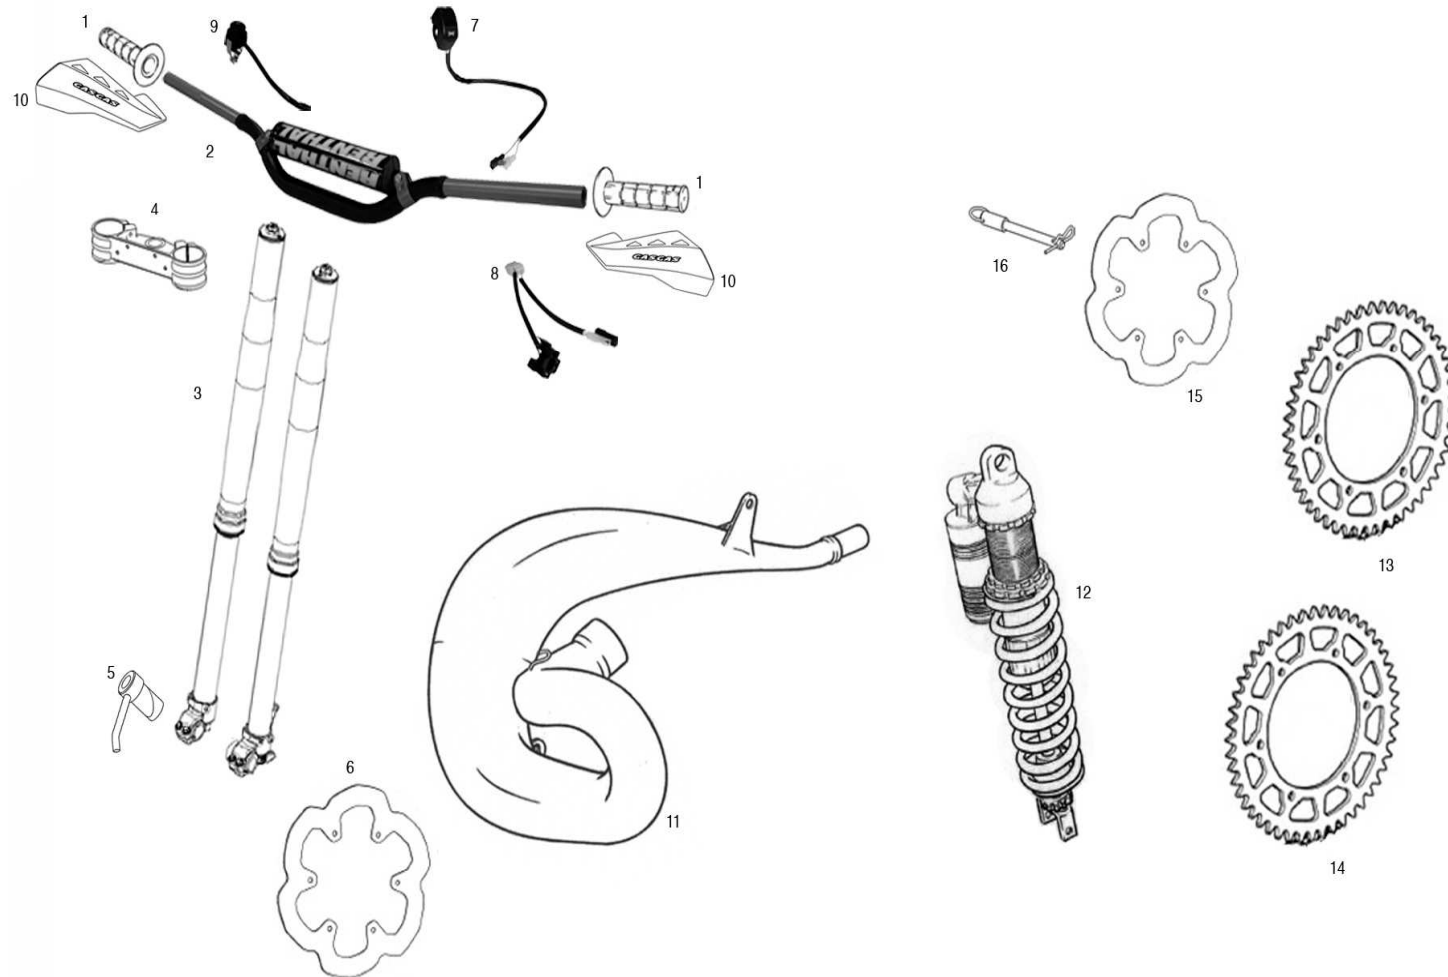

Piezas especiales

/ Special parts

GAS GAS

EC_RACING 2011

1