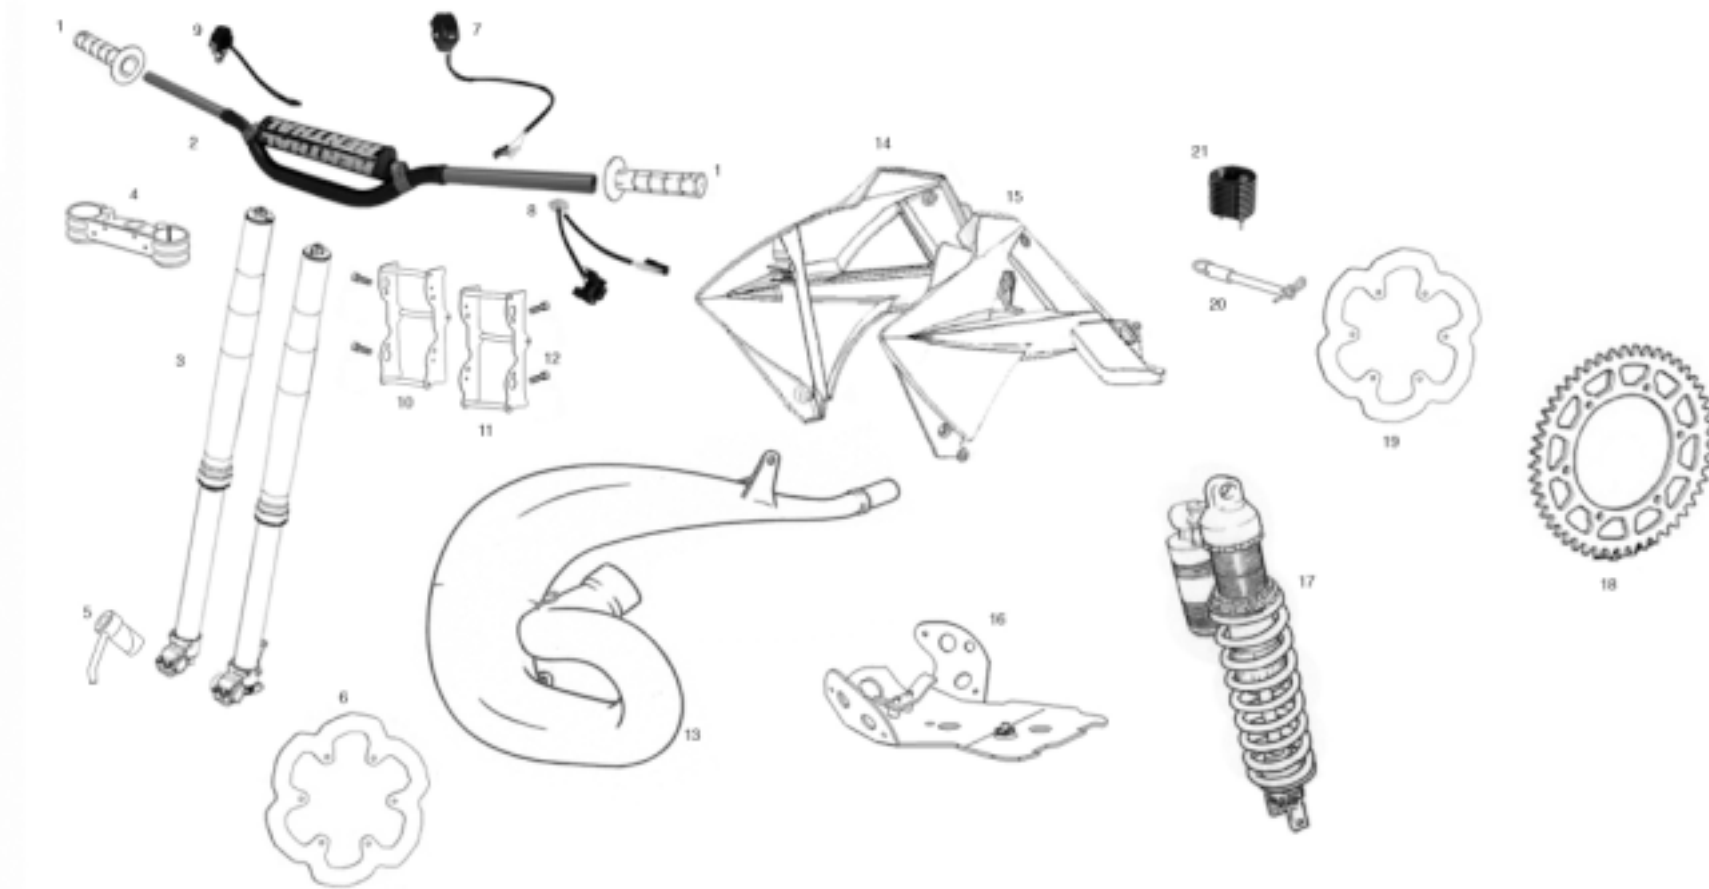

Nº	DESCRIPCION / DESCRIPTION	125cc	200cc	250cc	300cc	Cant.
1	JUEGO EMPUÑADURA NEGRA-ROJA / BLACK-RED GRIP SET			BE26100N3010		1
2	MANILLAR RACING / RACING HANDLEBAR			BE25000R2510		1
3	ENDURO. SUSPENSION DELANTERA SIX DAYS / ENDURO. SIX DAYS FRONT FORK	BE20000S1211	BE20000S1211	BE20000S2511	BE20000S2511	1
3	CROSS COUNTRY. SUSPENSION DELANTERA SIX DAYS / CROSS COUNTRY. SIX DAYS FRONT FORK	BE20000S1211	BE20000S1211	BFS20001CT2510	BFS20001CT2510	1
4	CROSS COUNTRY. BRIDA INFERIOR SUSPENSION DEL. / CROSS COUNTRY. LOWER CLAMP	-----	-----	BE210001210	BE210001210	1
5	TIRADOR EJE DELANTERO / FRONT AXLE PULLER			BE536002511		1
6	DISCO FRENO DELANTERO WAVE / WAVE FRONT BRAKE DISC			BE520002509		1
7	INTERRUPTOR LUZ RACING / RACING LIGHT SWITCH			EE602002511		1
8	ALARGO LUCES RACING / RACING LIGHT CABLE EXTENSION			EE100152509		1
9	BOTON DE PARO / STOP BUTTON			BC250334055		1
10	PROTECTOR RADIADOR ALUMINIO DERECHO / ALUMINIUM RIGHT RADIATOR PROTECTOR			BE73100S2511		1
11	PROTECTOR RADIADOR ALUMINIO IZQUIERDO / ALUMINIUM LEFT RADIATOR PROTECTOR			BE73110S2511		1
12	TORNILLO ALLEN M6X25 / SCREW M6X25			T0306025		4
13	TUBO ESCAPE INOXIDABLE / STAINLESS STEEL EXHAUST	-----	-----	BE85000R2511		1
14	TAPA RADIADOR DERECHA BLANCA / WHITE RIGHT SPOILER			BE91500BL2510		1
15	TAPA RADIADOR IZQUIERDA BLANCA / WHITE LEFT SPOILER			BE92000BL2510		2
16	PROTECTOR CARTER ENVOLVENTE ALUMINIO / ALUMINIUM SKID PLATE	BE11500S1211	BE11500S2511	BE11500S2511	BE11500S2511	1
17	AMORTIGUADOR RACING ÖHLINS 888 / ÖHLINS 888 RACING SHOCK ABSORBER			BE30000R2509		1
18	CORONA Z-48 STEALTH ROJA / RED REAR SPROKET Z-48 STEALTH			BE57048R2508		1
19	DISCO FRENO TRASERO WAVE / WAVE REAR BRAKE DISC			BE570002509		1
20	PASADOR PASTILLAS PINZA FRENO TRASERO / REAR PADS PIN			BE575902511		1
21	KIT INTERCOOLER BOMBA FRENO TRASERO / INTERCOOLER FOR REAR BRAKE PUMP			BE250610016R		1

GAS GAS